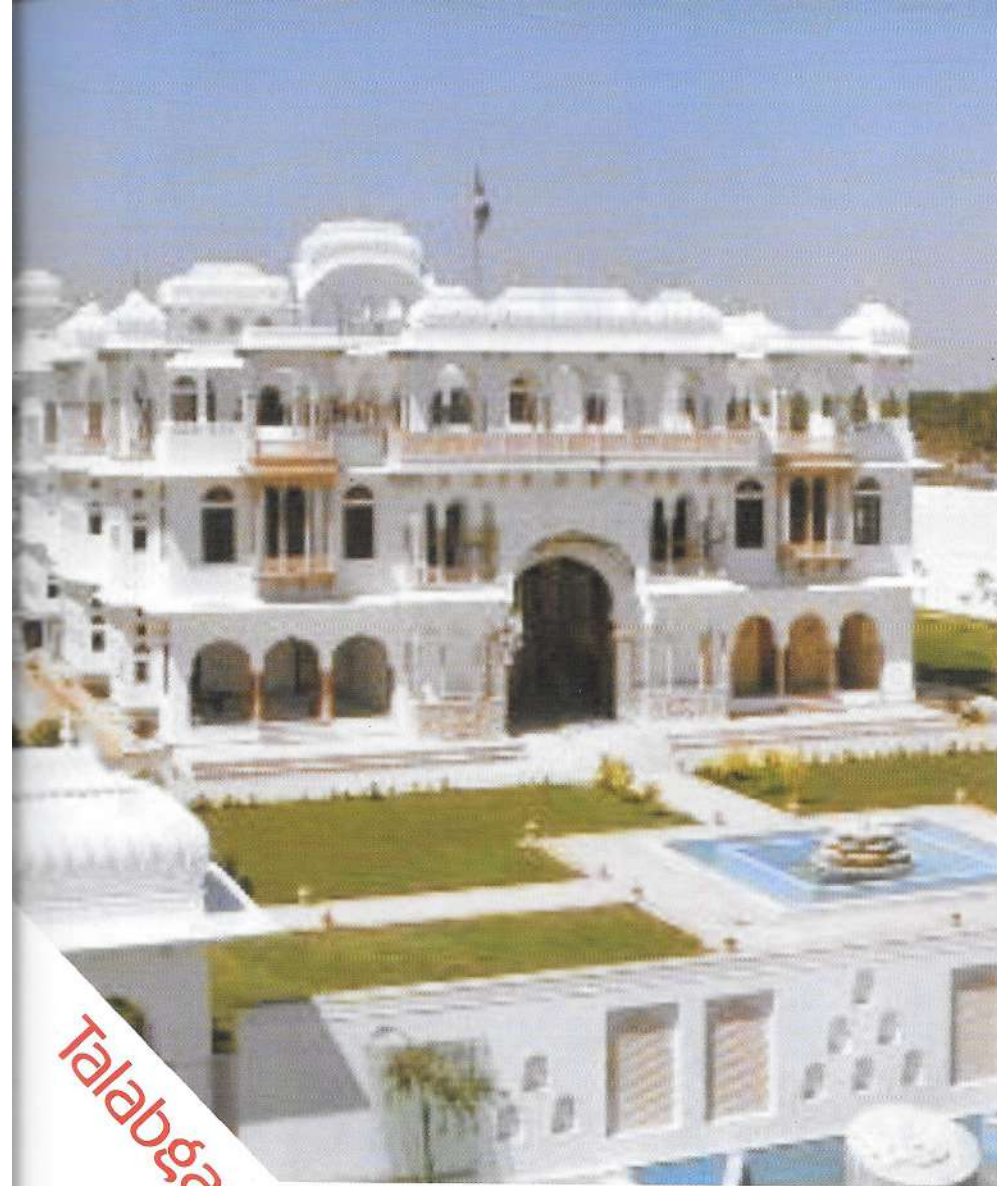

Awards 2016

KALP dhruv

Awards 2016

Outside Pune

A Garh has been restored with the aim of making its palaces liveable and the concept of 'active conservation' as a means to adapt traditional spaces for contemporary use...